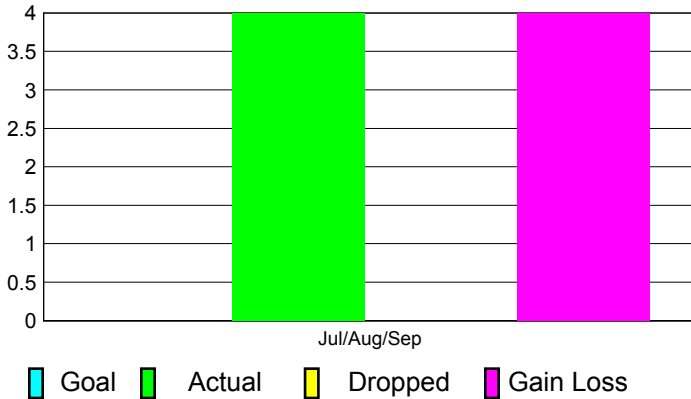

## CLUBS

**Club Results  
2012-2013**

**Clubs  
2011-2012**

Month	New Club Goal	Actual New Clubs	Actual Dropped Clubs	Gain/Loss of Clubs	Gain/Loss of Clubs
Jul/Aug/Sep		4	0	4	2
<b>Totals</b>		<b>4</b>	<b>0</b>	<b>4</b>	<b>2</b>

### Club Results 2012-2013

Goal, New, Dropped, Gain/Loss

### Comparison of Club Gain/Loss

Current Year Compared to the Previous Year