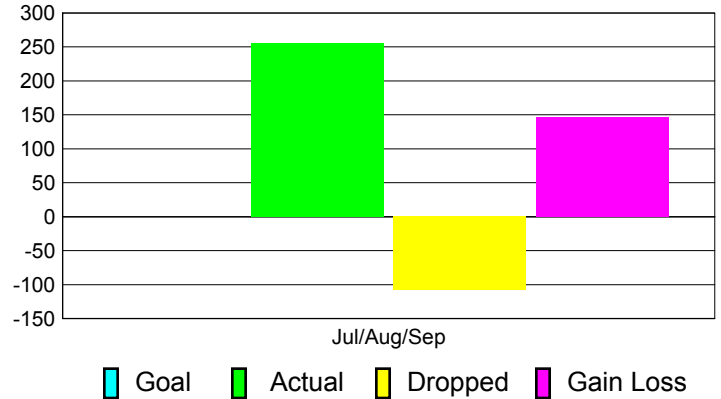

### YTD Status Quo Clubs 2012-2013

Status Quo Clubs Compared to Status Quo Members

## MEMBERSHIP

**Membership Results  
2012-2013**

**Membership  
2011-2012**

Month	Net Memb Goal	Actual New Memb	Actual Dropped Memb	Gain/Loss of Memb	Gain/Loss of Memb
Jul/Aug/Sep		255	-108	147	139
<b>Totals</b>		<b>255</b>	<b>-108</b>	<b>147</b>	<b>139</b>

### Membership Results 2012-2013

Goal, New, Dropped, Gain/Loss

### Comparison of Membership Gain/Loss

Current Year Compared to the Previous Year