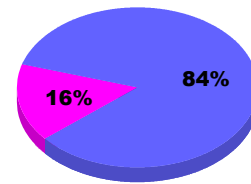

Jul/Aug/Sep

Male Female